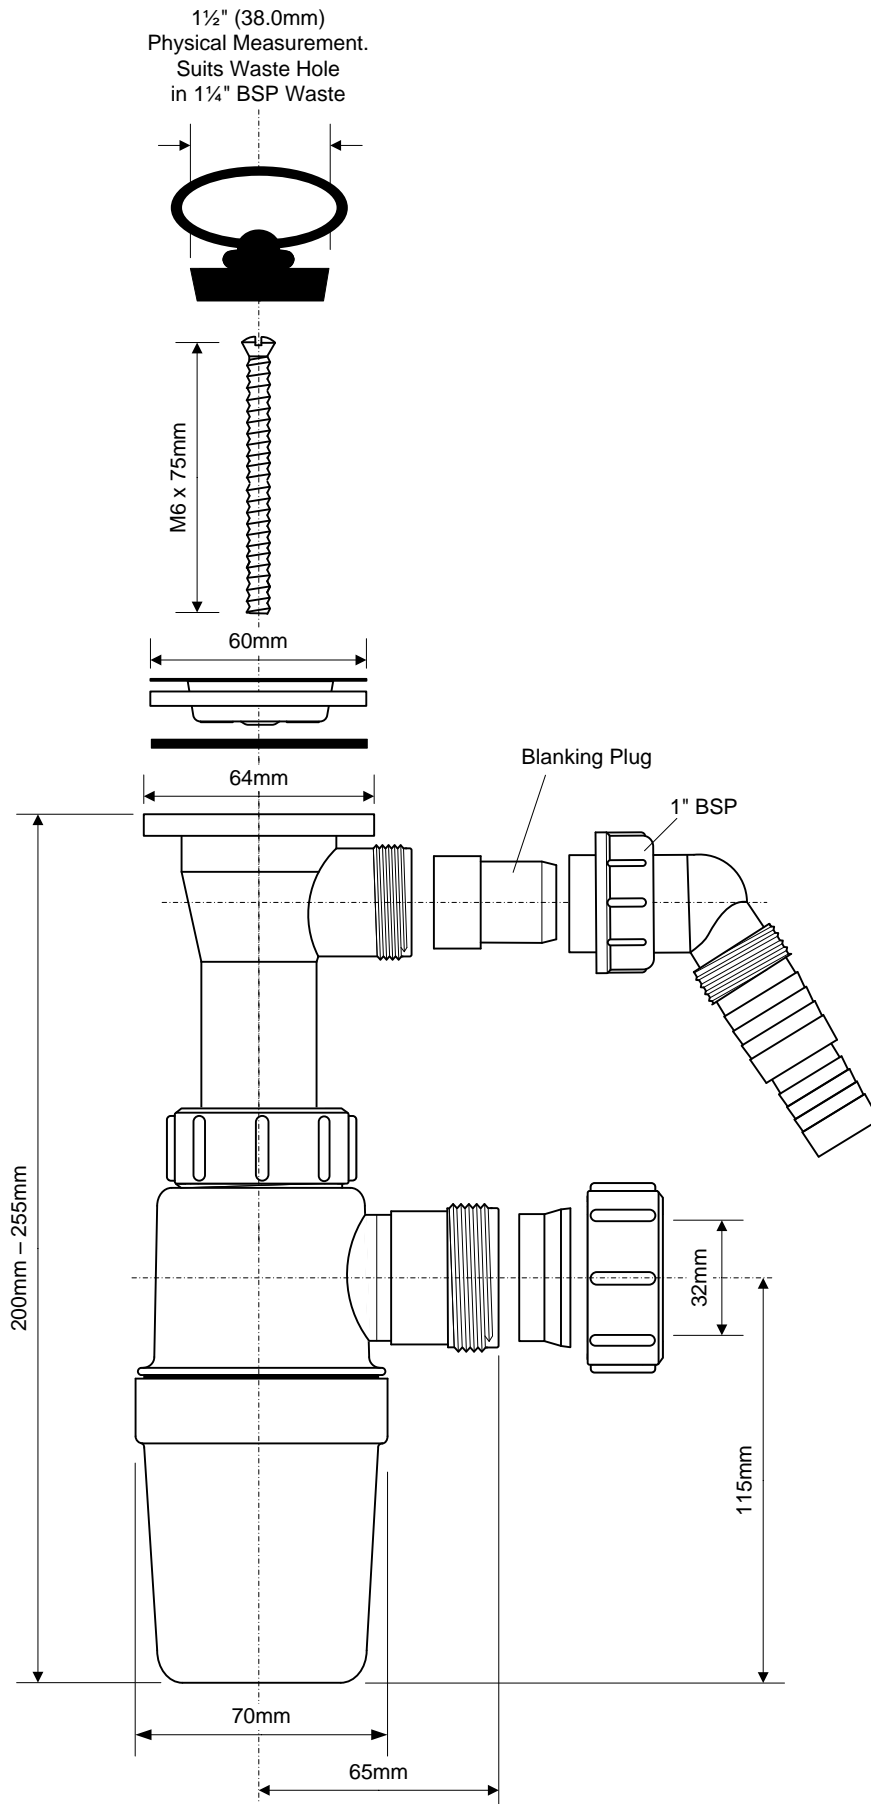

Code:

FVE31AWB

©

McALPINE

Drawing verified  
correct as of:

09.05.12  
TC

DRAWN BY

TC

REVISED

SCALE

1: 2.1

FILENAME

FVE31AWB.VSD

DATE

09.05.12